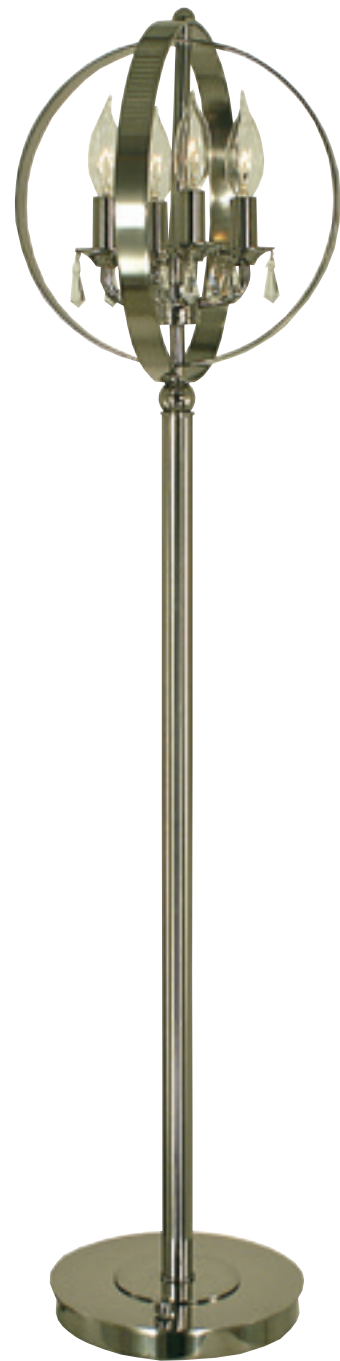

1249-ASL-2176 CONSTELLATION (Table)

Dimensions 42"H x 11"W x 11"D
Material Metal with Crystal Accents
Finish Polished Nickel
Wattage 4 x 60 Candelabra Clear

Made in the USA